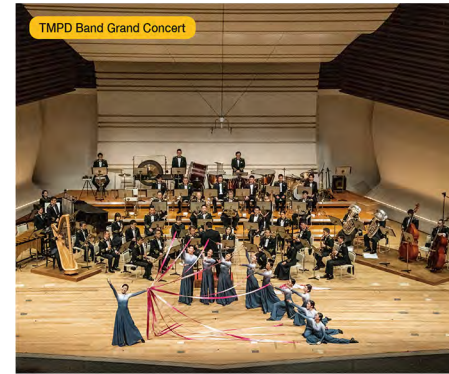

INTERACTING WITH CITIZENS

TMPD BAND

TMPD Band Grand Concert

The TMPD Band, the Metropolitan Color Guard (MEC), and the Drum Corps give public performances at events such as traffic safety campaigns, community safety campaigns, Wednesday Concerts at Hibiya Park, musical events at elementary/junior high schools, commemorative events, and parades.

These performances are instrumental in enabling officers and local citizens to interact with each other and to build trust.