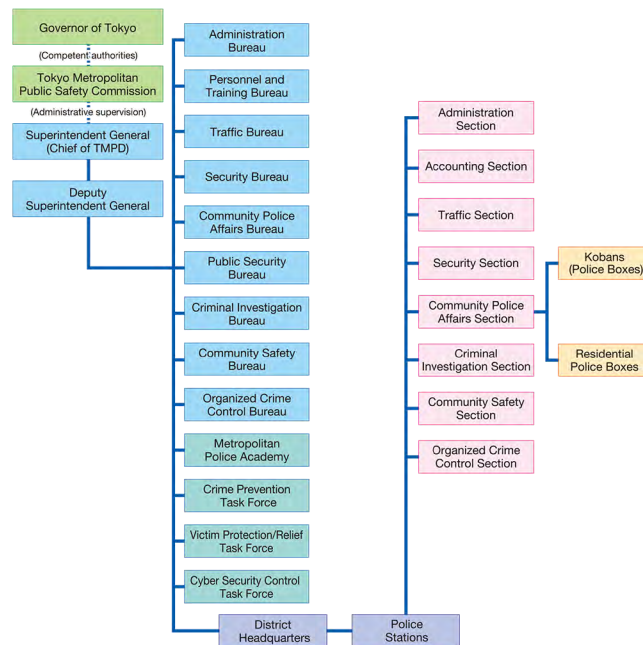

TMPD ORGANIZATION CHART