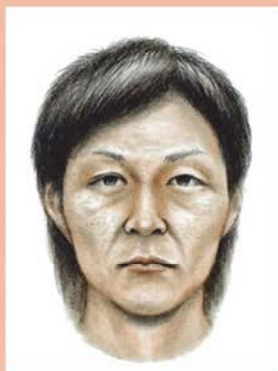

**ON THE
R U N
OVERSEAS**

WANTED

Murder inside a condominium in Higashi-ueno 2-chome

On February 24, 2009, in a condominium in Higashi-ueno 2-chome, Taito-ku, Tokyo, Japan, these man and woman assaulted the victim by pressing his neck or nose/mouth. They are suspected of murdering the victim and robbing him of his wallet. If you see or have seen him, please contact the investigative task force at Shinjuku Police Station.

Wanted Suspect (A)

Taken around
the year 2009
(25yers old)

Composite sketch of
the suspect who
is about 35 years old

N a m e

SIRIGULENG

A l i a s

斯日古楞

S e x

Inner Mongolia, PRC

**H i s t o r y o f
r e s i d e n c e**

Hohhot, Inner Mongolia, PRC
(Information received in 2009)

Wanted Suspect (B)

Taken around
the year 2009
(26yers old)

Composite sketch of
the suspect who
is about 35 years old

Bodily features

183 cm tall, slim

N a t i o n a l i t y

People's Republic of China

P l a c e o f b i r t h

Inner Mongolia, PRC

**H i s t o r y o f
r e s i d e n c e**

Xilinhot, Inner Mongolia, PRC
(Information received in 2009)